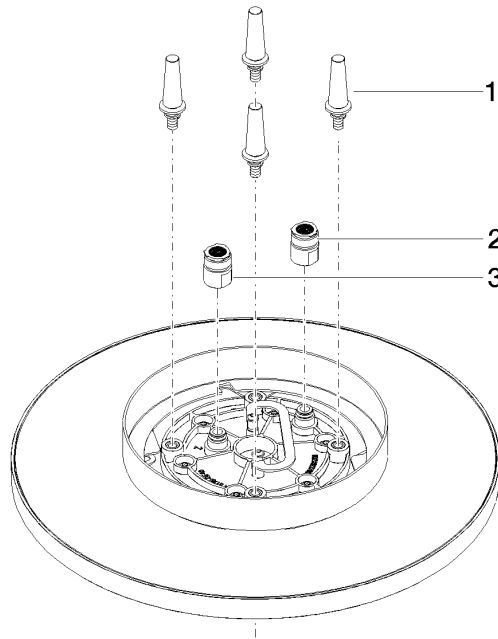

28 031 970

Fits: TARA, LISSÉ, VAIA, META

- rain shower Ø 300 mm
- PURE RAIN, max. flow rate 12 l/min (at 3 bar)
- PURIFY RAIN, max. flow rate 6 l/min (at 3 bar)
- Distance to ceiling from bottom edge of shower 40 mm
- with anti-scale system
- For simultaneous control of the jet types, we recommend the xTool thermostat module

Required miscellaneous

Concealed ceiling installation box 35 041 970 90 with ceiling fixing -

- min. recess depth 90 mm
- max. recess depth 115 mm
- 2x female thread 1/2" outlet
- concealed rough parts

28 031 970

mm [inches]

Flow rate chart

Certificates

LGA_38400.

28 031 970

Spare parts list

No.	Item Number	Name	Quantity used	Delivery time
1	90 17 20 263 00 90	fixing set	1	2
2	90 24 03 309 01 90	connection	1	2
3	90 24 03 309 00 90	connection	1	2